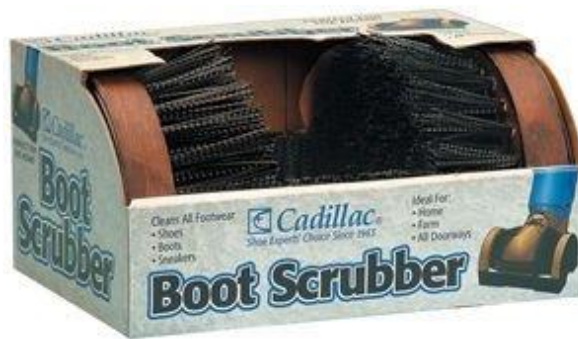

Shield Spray 5.5oz

Cadillac Boot & Shoe Care 8oz

Cadillac Shoe Stretch Liquid

6.5oz Aerosol

Cadillac Shoe Stretch

6.5oz Aerosol

Cadillac Sandal Life

4oz Liquid

Shoe & Boot Care

Cadillac Shoe Care

**Cadillac Plastic
Shoe Trees**

**Cadillac Shine
Brush**

Cadillac Boot Scrubber

Shoe & Boot Care

Shoe & Boot Shining

Shine Brush 6" Black
Shine Brush 6" White
Shine Brush 8" White
Shine Brush 8" Black